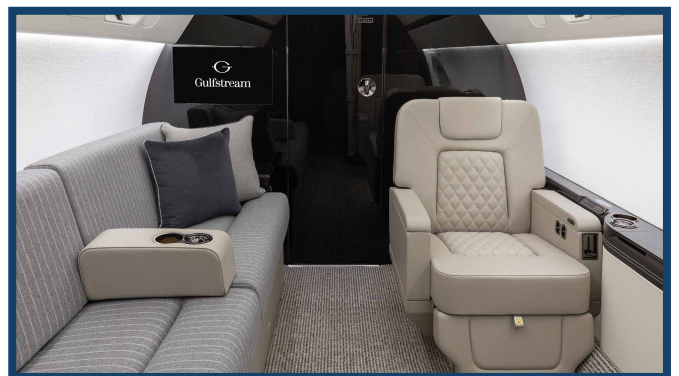

- Based in Miami, FL (KOPF)
- Manufactured in 2019
- Ultra Long Range - 6,750nm / 12,500km
- Seats 14, Berths 4 - 5 Passengers
- 2 fully enclosable lavatories
- GoGo Avalanche L5 WiFi System
- 3 Oversized HD Video Monitors
- Amazon Firestick
- DishTV Live Streaming
- Luggage compartment with 226 cubic feet of space