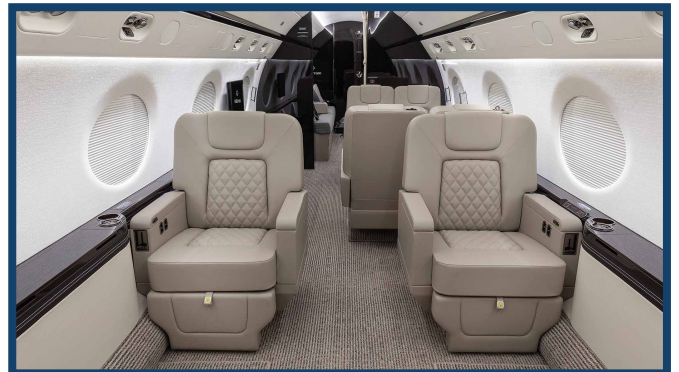

- Based in Miami, FL (KOPF)
- Manufactured in 2019
- Ultra Long Range - 6,750nm / 12,500km
- Seats 14, Berths 4 - 5 Passengers
- 2 fully enclosable lavatories
- GoGo Avalanche L5 WiFi System
- 3 Oversized HD Video Monitors
- Amazon Firestick
- DishTV Live Streaming
- Luggage compartment with 226 cubic feet of space