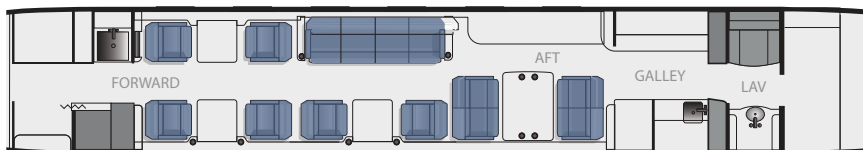

## Gulfstream IVSP

- Based in Scottsdale, AZ (SDL)
- Updated interior in 2018
- New paint in 2005
- Seats 14, Berths 5 Passengers (4 Individuals + 1 Couple)
- 6 Club seats, 4 Place Divan, 4 Place Conference Table
- AFT Lavatory, AFT Galley
- Complimentary WiFi, GoGo Inflight (Domestic)
- Three 16" Cabin Monitors, Six 8" In-Arm Monitors
- Alpine DVD/CD/MP3 Player, Airshow 4000
- Soft Cabin Divider

## Aircraft Cabin Specifications

- Cabin Dimensions - H = 6'2" W = 7'3" L = 45'1"
- 14 seats / sleeps 5 (4 Individuals + 1 Couple)
- Multiple Outlets and USB Charging Station
- 6 Club seats, 4 Place Divan, 4 Place Conference Table
- Aft lavatory, Aft galley
- Curtain Divider between Mid and Aft Cabin