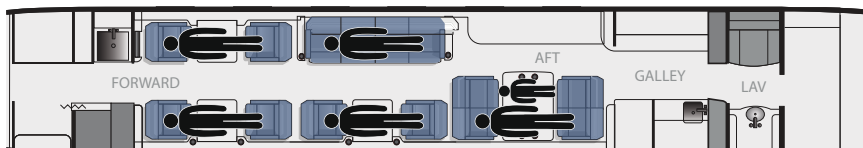

## Gulfstream IVSP

- Based in Scottsdale, AZ (SDL)
- Updated interior in 2018
- New paint in 2005
- Seats 14, Berths 5 Passengers (4 Individuals + 1 Couple)
- 6 Club seats, 4 Place Divan, 4 Place Conference Table
- AFT Lavatory, AFT Galley
- Complimentary WiFi, GoGo Inflight (Domestic)
- Three 16" Cabin Monitors, Six 8" In-Arm Monitors
- Alpine DVD/CD/MP3 Player, Airshow 4000
- Soft Cabin Divider

## Aircraft Cabin Specifications

- Cabin Dimensions - H = 6'2" W = 7'3" L = 45'1"
- 14 seats / sleeps 5 (4 Individuals + 1 Couple)
- Multiple Outlets and USB Charging Station
- 6 Club seats, 4 Place Divan, 4 Place Conference Table
- Aft lavatory, Aft galley
- Curtain Divider between Mid and Aft Cabin