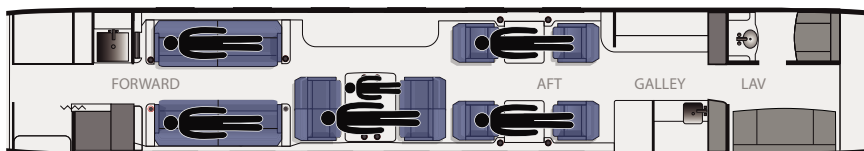

Gulfstream V

- Based in Palm Beach, FL (KPBI)
- 16 Executive Style Seating
- Manufactured in 1997
- Interior Refurb in 2018
- Exterior Paint in 2004
- Complimentary Wi-Fi, Go-Go Inflight (Domestic)
- AFT Lavatory, AFT Galley
- FWD Refreshment Center
- CD & DVD Player with multiple LCD monitors

- Range 5,500 nm
- Cabin H = 6'1"
- Cabin W = 7'3"
- Cabin L = 50'1"
- Baggage = 226 cu ft
- Engines - BR710A1-10 engines, flat-rated to 14,750 pounds of thrust each

Aircraft Cabin Specifications

- 16 Executive Style Seating
- 8 Club seats, 2x 4-Place Divan, 4-Place Conference Table
- Berths 5-6 Passengers
- AFT Lavatory, AFT Galley
- Coffee maker, Convection oven, & Microwave oven

Aircraft Entertainment Specifications

- Dennis Tracey Pax Audio
- DVD Player
- 1x 20" LCD Monitor, 2x 10" LCD Monitors
- Complimentary Wi-Fi, Go-Go Inflight (Domestic only)
- 5-disc CD Changer
- Sat Phone
- Fax Machine
- Dual Magnastar Phone System