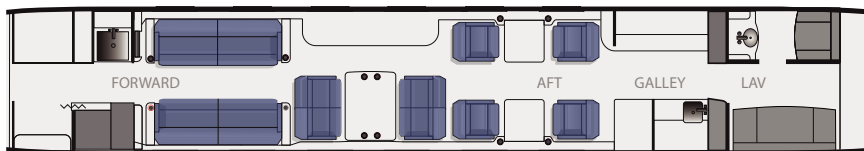

Gulfstream V

- Based in Palm Beach, FL (KPBI)
- 16 Executive Style Seating
- Manufactured in 1997
- Interior Refurb in 2018
- Exterior Paint in 2004
- Complimentary Wi-Fi, Go-Go Inflight (Domestic)
- AFT Lavatory, AFT Galley
- FWD Refreshment Center
- CD & DVD Player with multiple LCD monitors

- Range 5,500 nm
- Cabin H = 6'1"
- Cabin W = 7'3"
- Cabin L = 50'1"
- Baggage = 226 cu ft
- Engines - BR710A1-10 engines, flat-rated to 14,750 pounds of thrust each

Aircraft Cabin Specifications

- 16 Executive Style Seating
- 8 Club seats, 2x 4-Place Divan, 4-Place Conference Table
- Berths 5-6 Passengers
- AFT Lavatory, AFT Galley
- Coffee maker, Convection oven, & Microwave oven

Aircraft Entertainment Specifications

- Dennis Tracey Pax Audio
- DVD Player
- 1x 20" LCD Monitor, 2x 10" LCD Monitors
- Complimentary Wi-Fi, Go-Go Inflight (Domestic only)
- 5-disc CD Changer
- Sat Phone
- Fax Machine
- Dual Magnastar Phone System