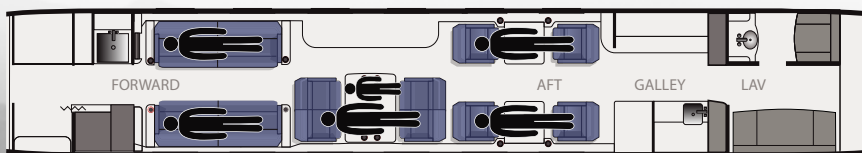

For Charter: +1.303.792.2374

charter@primejets.com