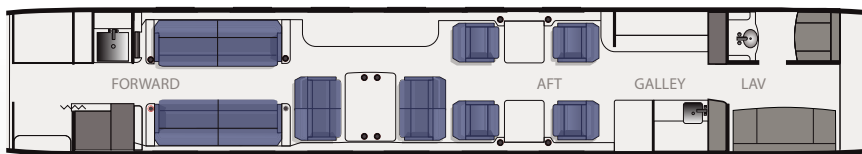

For Charter: +1.303.792.2374

charter@primejets.com