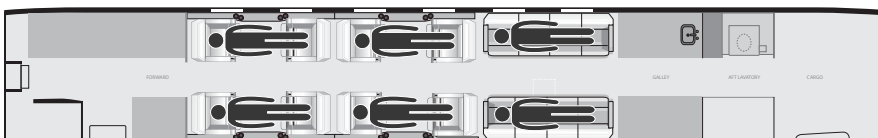

Gulfstream V (Int'l)

- Based in Palm Beach, FL (KPBI)
- 16 Executive Style Seating
- Manufactured in 2000
- Exterior Paint & Carpet 2011
- Complimentary Wi-Fi, Go-Go Inflight (Domestic)
- Satellite Worldwide Wi-Fi (\$8/MB charge applies)
- Sat Phone
- FWD/AFT Lavatory, AFT Galley
- FWD Refreshment Center
- Xbox, 2 DVD/CD, AUX input & 3 individual monitors
- Apple TV
- Go-Go Text and Talk

- Range 5,500 nm
- Cabin H = 6'1"
- Cabin W = 7'3"
- Cabin L = 50'1"
- Baggage = 226 cu ft
- Engines - BR710-48 engines, flat-rated to 14,750 pounds of thrust each

Aircraft Cabin Specifications

- 16 Executive Style Seating
- Berths 6 lay flat beds
- FWD/AFT Lavatory, AFT Galley, FWD Refreshment Center
- Divided cabin with separate sound areas