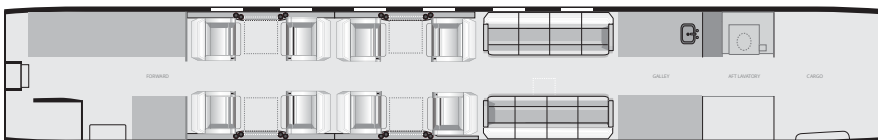

Gulfstream V (Int'l)

- Based in Palm Beach, FL (KPBI)
- 16 Executive Style Seating
- Manufactured in 2000
- Exterior Paint & Carpet 2011
- Complimentary Wi-Fi, Go-Go Inflight (Domestic)
- Satellite Worldwide Wi-Fi (\$8/MB charge applies)
- Sat Phone
- FWD/AFT Lavatory, AFT Galley
- FWD Refreshment Center
- Xbox, 2 DVD/CD, AUX input & 3 individual monitors
- Apple TV
- Go-Go Text and Talk

- Range 5,500 nm
- Cabin H = 6'1"
- Cabin W = 7'3"
- Cabin L = 50'1"
- Baggage = 226 cu ft
- Engines - BR710-48 engines, flat-rated to 14,750 pounds of thrust each

Aircraft Cabin Specifications

- 16 Executive Style Seating
- Berths 6 lay flat beds
- FWD/AFT Lavatory, AFT Galley, FWD Refreshment Center
- Divided cabin with separate sound areas