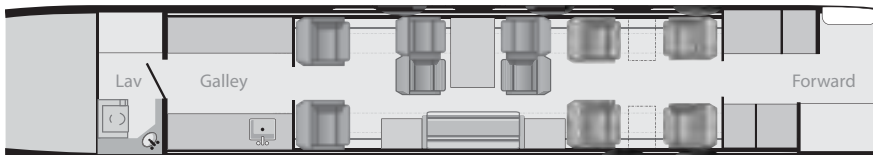

Gulfstream III

- Floating bases - Point-to-Point pricing
- Complimentary Wi-Fi, GoGo Inflight (Domestic)
- Updated Interior in 2013
- New paint work completed in 2013
- Hubbard Hush Kits installed in 2013
- 14" Monitor, Bose Surround Sound, CD/DVD player, Wireless Headsets
- Entertainment server with music and movie selections
- Full aft lavatory and full aft galley
- In-flight phones (SATCOM)
- Seats 12 (up to 10 passengers comfortably plus 2 place kibitzer). Berths 3 passengers
- Go-Go Text and Talk*

Full List of Amenities

Aircraft General Specifications

- USA Registered N740VC
- New paint work completed in 2013
- Hubbard Hush Kits installed in 2013
- 14" Monitor, Bose Surround Sound, CD/DVD player, Wireless Headsets
- Entertainment server with music and movie selections
- Seats 12 (up to 10 passengers comfortably plus 2 place kibitzer). Berths 3 passengers

Aircraft Technical Specifications

- Range 3,700 nm (8 hours aloft)
- Normal Cruise Mach .80
- Max Cruise mach .85
- Cabin H = 6'1"
- Cabin W = 7'4"
- Cabin L = 39'3"
- Baggage = 158 cu ft
- Updated avionics - setup for Hawaii - including RAAS/HUD and TCAS
- 6 AC outlets

Aircraft Cabin Specifications

- Seats 12, berths 3
- Baggage storage in aft cabin and forward cabin
- Full aft lavatory and full aft galley

Aircraft Entertainment Specifications

- Full entertainment including 14" monitor
- Bose Surround Sound
- CD/DVD player
- Complimentary Wi-Fi, Go-Go Inflight (Domestic Only)
- Airshow 4000
- In-flight phones (SATCOM)
- Go-Go Text and Talk*
- Flight Display Movie/Music/Moving Map system that can be accessed from your tablet, smart phone or computer