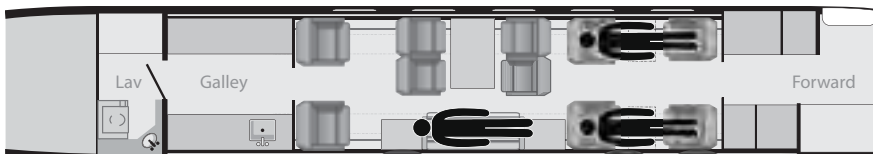

Gulfstream III

- Floating bases - Point-to-Point pricing
- Complimentary Wi-Fi, GoGo Inflight (Domestic)
- Updated Interior in 2013
- New paint work completed in 2013
- Hubbard Hush Kits installed in 2013
- 14" Monitor, Bose Surround Sound, CD/DVD player, Wireless Headsets
- Entertainment server with music and movie selections
- Full aft lavatory and full aft galley
- In-flight phones (SATCOM)
- Seats 12 (up to 10 passengers comfortably plus 2 place kibitzer). Berths 3 passengers
- Go-Go Text and Talk*

Full List of Amenities

Aircraft General Specifications

- USA Registered N740VC
- New paint work completed in 2013
- Hubbard Hush Kits installed in 2013
- 14" Monitor, Bose Surround Sound, CD/DVD player, Wireless Headsets
- Entertainment server with music and movie selections
- Seats 12 (up to 10 passengers comfortably plus 2 place kibitzer). Berths 3 passengers

Aircraft Technical Specifications

- Range 3,700 nm (8 hours aloft)
- Normal Cruise Mach .80
- Max Cruise mach .85
- Cabin H = 6'1"
- Cabin W = 7'4"
- Cabin L = 39'3"
- Baggage = 158 cu ft
- Updated avionics - setup for Hawaii - including RAAS/HUD and TCAS
- 6 AC outlets

Aircraft Cabin Specifications

- Seats 12, berths 3
- Baggage storage in aft cabin and forward cabin
- Full aft lavatory and full aft galley

Aircraft Entertainment Specifications

- Full entertainment including 14" monitor
- Bose Surround Sound
- CD/DVD player
- Complimentary Wi-Fi, Go-Go Inflight (Domestic Only)
- Airshow 4000
- In-flight phones (SATCOM)
- Go-Go Text and Talk*
- Flight Display Movie/Music/Moving Map system that can be accessed from your tablet, smart phone or computer