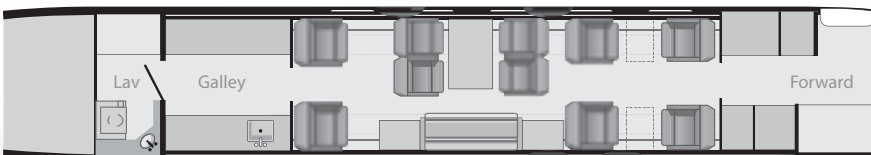

For Charter: +1.303.792.2374

charter@primejets.com