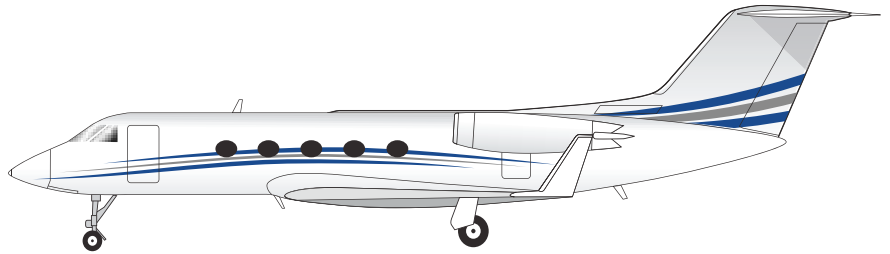

Full List of Amenities

For Charter: +1.303.792.2374

charter@primejets.com

Aircraft General Specifications

- USA Registered N740VC
- New paint work completed in 2013
- Hubbard Hush Kits installed in 2013
- 14" Monitor, Bose Surround Sound, CD/DVD player, Wireless Headsets
- Entertainment server with music and movie selections
- Seats 12 (up to 10 passengers comfortably plus 2 place kibitzer). Berths 3 passengers

Aircraft Technical Specifications

- Range 3,700 nm (8 hours aloft)
- Normal Cruise Mach .80
- Max Cruise mach .85
- Cabin H = 6'1"
- Cabin W = 7'4"
- Cabin L = 39'3"
- Baggage = 158 cu ft
- Updated avionics - setup for Hawaii - including RAAS/HUD and TCAS
- 6 AC outlets

Aircraft Cabin Specifications

- Seats 12, berths 3
- Baggage storage in aft cabin and forward cabin
- Full aft lavatory and full aft galley

Aircraft Entertainment Specifications

- Full entertainment including 14" monitor
- Bose Surround Sound
- CD/DVD player
- Complimentary Wi-Fi, Go-Go Inflight (Domestic Only)
- Airshow 4000
- In-flight phones (SATCOM)
- Go-Go Text and Talk*
- Flight Display Movie/Music/Moving Map system that can be accessed from your tablet, smart phone or computer

*Passengers should download the app prior to boarding to use this functionality; the app cannot be downloaded on aircraft wifi.