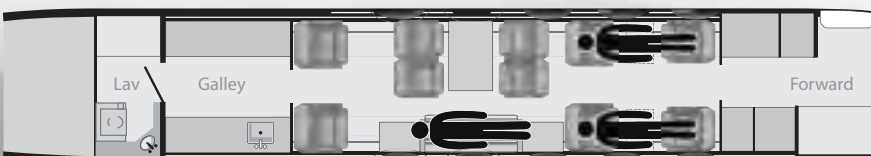

For Charter: +1.303.792.2374

charter@primejets.com