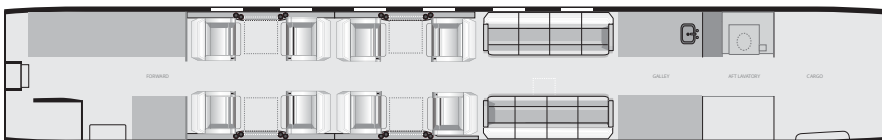

Gulfstream V (Int'l)

- Based in Palm Beach, FL (KPBI)
- 16 Executive Style Seating
- Manufactured in 2000
- Exterior Paint & Carpet 2011
- Complimentary Wi-Fi, Go-Go Inflight (Domestic)
- Satellite Worldwide Wi-Fi (\$8/MB charge applies)
- Sat Phone
- FWD/AFT Lavatory, AFT Galley
- FWD Refreshment Center
- Xbox, 2 DVD/CD, AUX input & 3 individual monitors
- Apple TV
- Go-Go Text and Talk

- Range 5,500 nm
- Cabin H = 6'1"
- Cabin W = 7'3"
- Cabin L = 50'1"
- Baggage = 226 cu ft
- Engines - BR710-48 engines, flat-rated to 14,750 pounds of thrust each

Aircraft Cabin Specifications

- 16 Executive Style Seating
- Berths 6 lay flat beds
- FWD/AFT Lavatory, AFT Galley, FWD Refreshment Center
- Divided cabin with separate sound areas