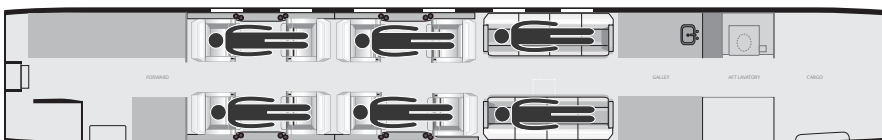

Gulfstream V (Int'l)

- Based in Palm Beach, FL (KPBI)
- 16 Executive Style Seating
- Manufactured in 2000
- Exterior Paint & Carpet 2011
- Complimentary Wi-Fi, Go-Go Inflight (Domestic)
- Satellite Worldwide Wi-Fi (\$8/MB charge applies)
- Sat Phone
- FWD/AFT Lavatory, AFT Galley
- FWD Refreshment Center
- Xbox, 2 DVD/CD, AUX input & 3 individual monitors
- Apple TV
- Go-Go Text and Talk

- Range 5,500 nm
- Cabin H = 6'1"
- Cabin W = 7'3"
- Cabin L = 50'1"
- Baggage = 226 cu ft
- Engines - BR710-48 engines, flat-rated to 14,750 pounds of thrust each

Aircraft Cabin Specifications

- 16 Executive Style Seating
- Berths 6 lay flat beds
- FWD/AFT Lavatory, AFT Galley, FWD Refreshment Center
- Divided cabin with separate sound areas