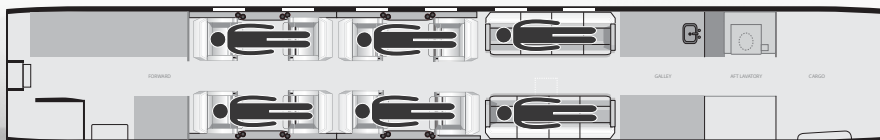

For Charter: +1.303.792.2374

charter@primejets.com