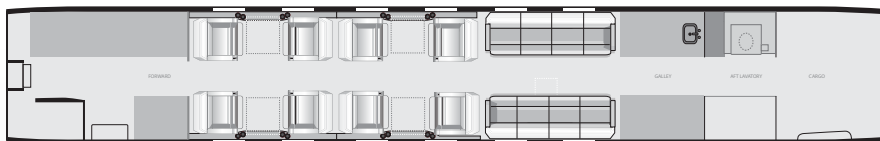

For Charter: +1.303.792.2374

charter@primejets.com