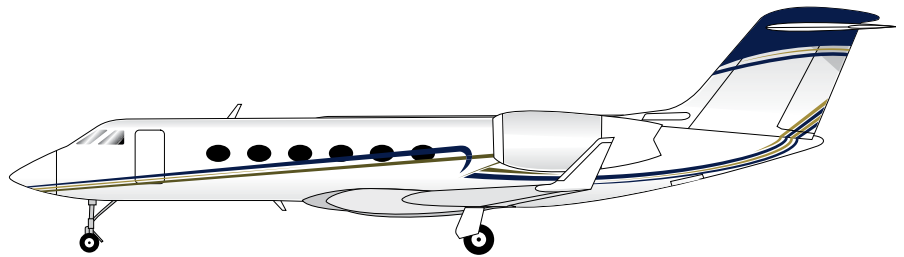

Gulfstream IVSP (Int'l)

- Based in Boca Raton, FL (KBCT)
- 2000 Model
- 2015 Interior/Exterior Paint
- Divided cabin with hard enclosure
- Satellite Worldwide Wi-Fi (\$8/MB charge applies)
- 12 seats, sleeping configuration for 4
- Airshow
- CD/DVD 8 individual monitors
- Sat phone
- Multiple outlets and USB charging station
- Aft lavatory, aft galley

Full List of Amenities

Aircraft General Specifications

- USA Registered N450EF
- 12 Passenger

Aircraft Technical Specifications

- Range 4,350 nm (9 hours endurance)
- Cruise Mach M80 (528mph at altitude)
- Max Cruise M88 (581mph at altitude)
- Cabin H = 6'2"
- Cabin W = 7'3"
- Cabin L = 45'1"
- Baggage = 169 cu ft
- Engines - Rolls Royce TAY 611-8 Rated at 13,850 lbf each

Aircraft Cabin Specifications

- 12 seats / sleeps 4
- Airshow

Galley Amenities

- 2 Coffee makers
- Convection oven
- Microwave oven

Aircraft Entertainment Specifications

- 2 flat screen televisions
- 6 mini individual TVs
- DVD player
- CD player
- Satellite Worldwide Wi-Fi (\$8/MB charge applies)