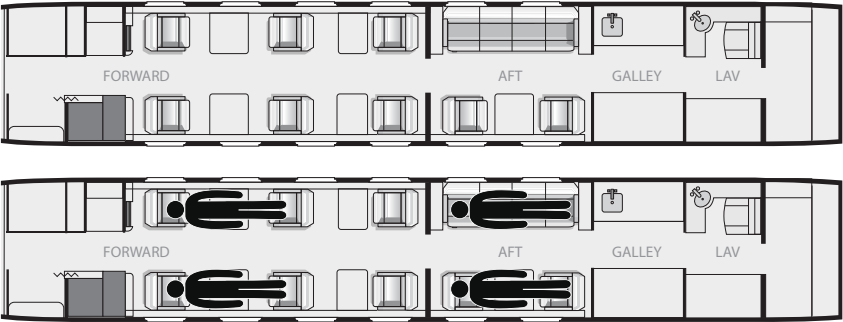

Gulfstream IVSP (Int'l)

- Based in Boca Raton, FL (KBCT)
- 2000 Model
- 2015 Interior/Exterior Paint
- Divided cabin with hard enclosure
- Satellite Worldwide Wi-Fi (\$8/MB charge applies)
- 12 seats, sleeping configuration for 4
- Airshow
- CD/DVD 8 individual monitors
- Sat phone
- Multiple outlets and USB charging station
- Aft lavatory, aft galley

Full List of Amenities

Aircraft General Specifications

- USA Registered N450EF
- 12 Passenger

Aircraft Technical Specifications

- Range 4,350 nm (9 hours endurance)
- Cruise Mach M80 (528mph at altitude)
- Max Cruise M88 (581mph at altitude)
- Cabin H = 6'2"
- Cabin W = 7'3"
- Cabin L = 45'1"
- Baggage = 169 cu ft
- Engines - Rolls Royce TAY 611-8 Rated at 13,850 lbf each

Aircraft Cabin Specifications

- 12 seats / sleeps 4
- Airshow

Galley Amenities

- 2 Coffee makers
- Convection oven
- Microwave oven

Aircraft Entertainment Specifications

- 2 flat screen televisions
- 6 mini individual TVs
- DVD player
- CD player
- Satellite Worldwide Wi-Fi (\$8/MB charge applies)