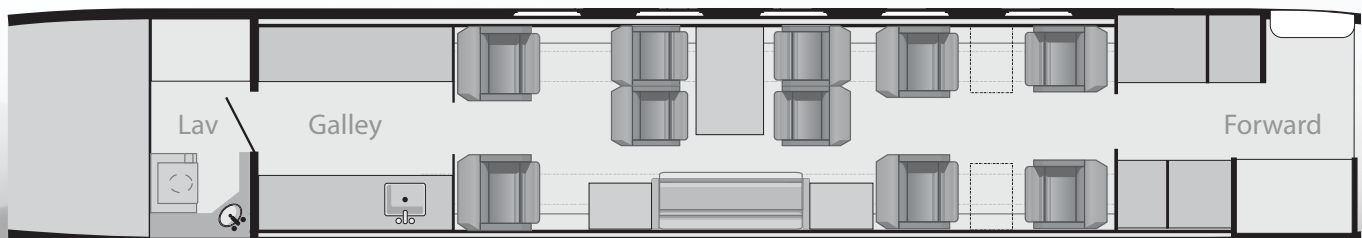

## Gulfstream III

- » Seats 12 passengers comfortably. Berths 5 passengers.
- » New paint in 2006/updated interior in 2004, brand new carpet in 2010.
- » 14-inch monitor, Bose Surround Sound, DVD player, wireless headsets and Airshow 4000.
- » Full aft lavatory and full aft galley.
- » In flight phones (SATCOM).
- » 3 AC outlets.

## Aircraft General Specifications

- » Based in Napa Vally, CA (KAPC).
- » Full time Wyvern crew.
- » Seats 12 passengers comfortably.
- » Berths 5 passengers.
- » New paint in 2006/updated interior in 2004, brand new carpet in 2010.

## Aircraft Cabin Specifications

- » Cabin dimensions—height 6ft 1in, width 7ft 4in, length 39ft 3in.
- » Baggage capacity 158 cu ft.
- » Baggage storage in aft cabin and forward cabin.
- » Full aft lavatory and full aft galley.