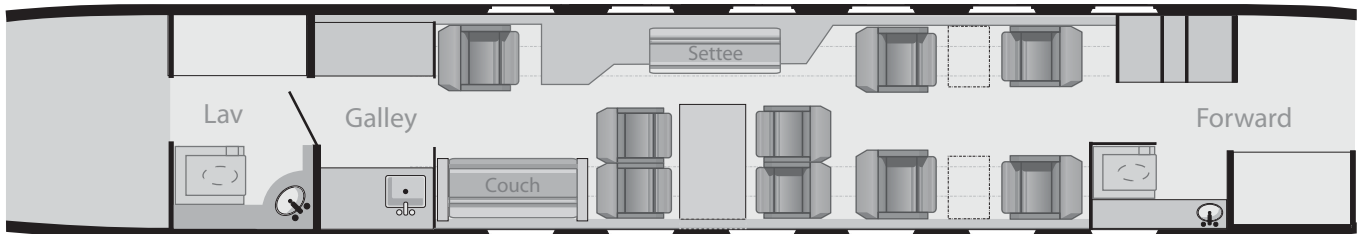

Gulfstream IV

- » Gulfstream GIV – Base out of Scottsdale
- » 12 Passenger
- » Seats Fully berthable to sleep 5
- » 7 individual entertainment monitors
- » Playstation 3
- » Air Show 2000
- » Conference table for 6

Full List of Amenities

Aircraft General Specifications

- » USA Registered N55TD
- » 12 Passenger
- » Airshow 2000

Aircraft Technical Specifications

- » Range 4220 nm (9 hrs endurance)
- » Cruise Mach M80 (528mph at altitude)
- » Max Cruise M88 (581mph at altitude)
- » Cabin H = 6'2"
- » Cabin W = 7'3"
- » Cabin L = 45'1"
- » Baggage = 169 cu ft
- » Engines - Rolls Royce TAY 611-8 Rated at 13,850 lbf each

Aircraft Cabin Specifications

- » Seats Fully berthable to sleep 5
- » Conference table for 6
- » Workstation
- » 120V plug in

Aircraft Entertainment Specifications

- » Playstation 3 Gaming system
- » Surround sound system
- » iPod hook up with surround sound
- » 7 individual monitors
- » 12" bulk head monitor